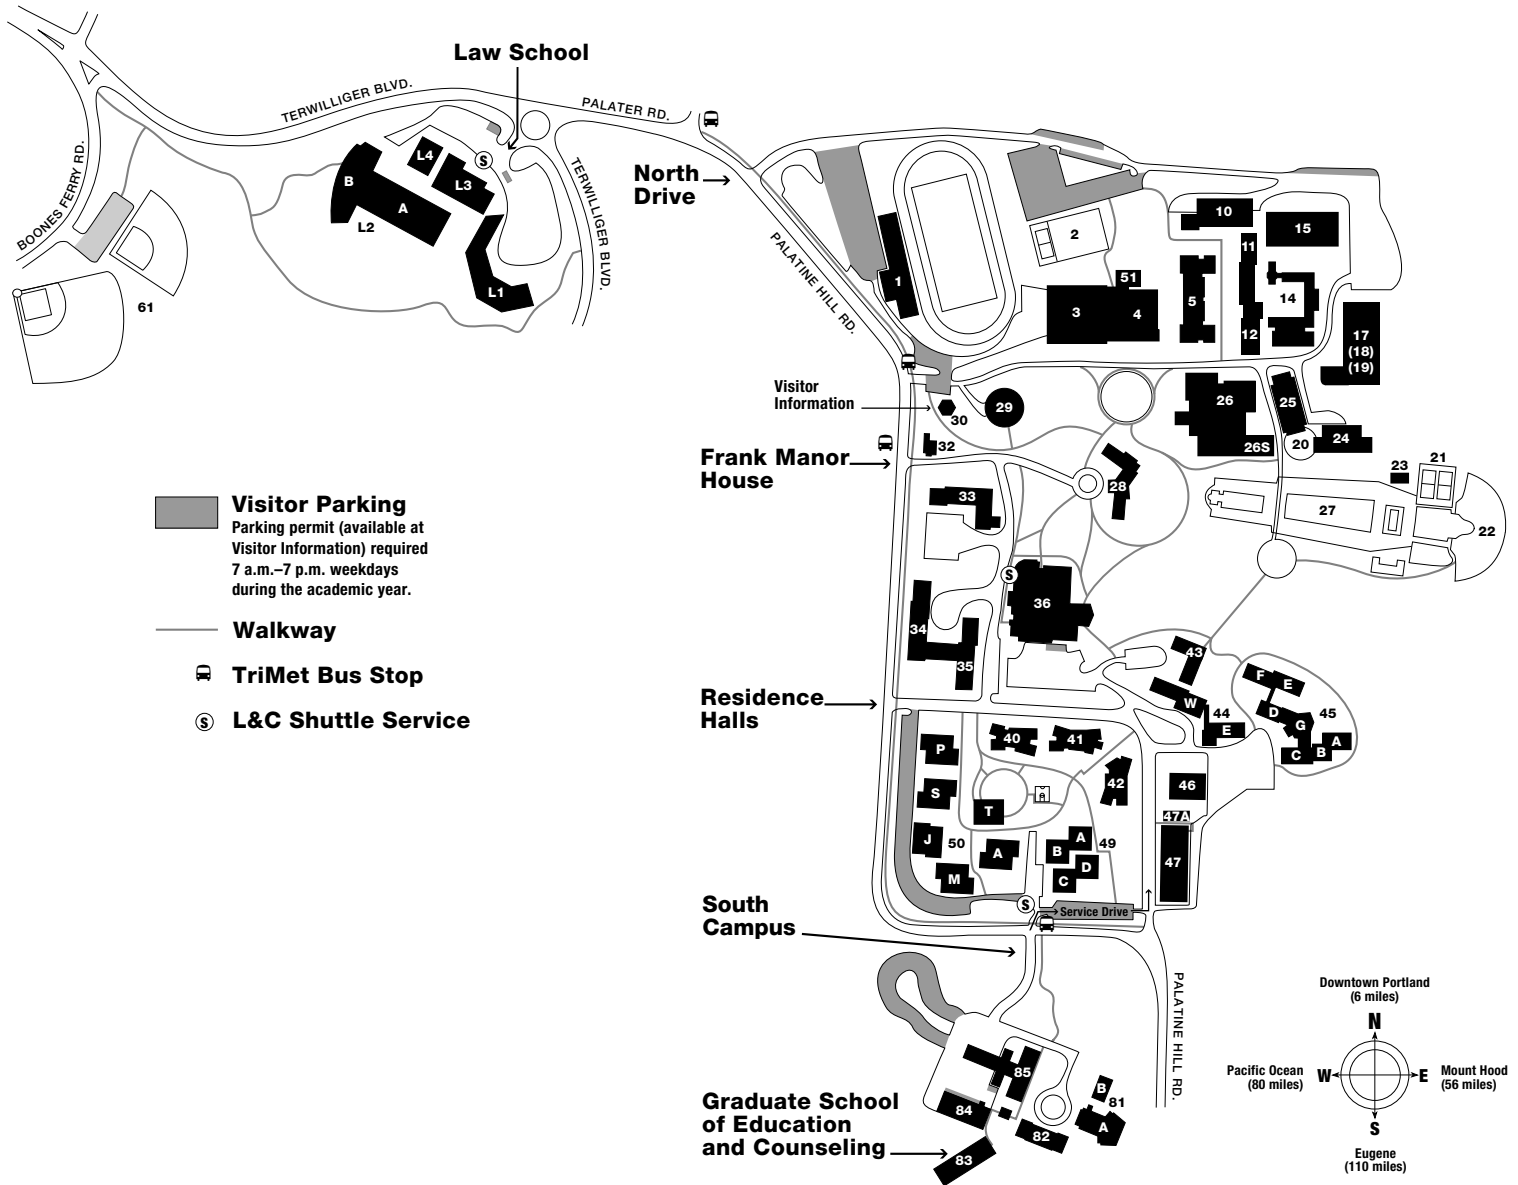

Lewis & Clark Campus Map

Buildings and Features

- 1 Griswold Stadium
- 2 Tennis Courts
- 3 Pamplin Sports Center
- 4 Zehntbauer Swimming Pavilion
- 5 J.R. Howard Hall
- 10 Evans Music Center
- 11 Biology-Psychology
- 12 BoDine
- 14 Albany Quadrangle (includes Smith Hall)
- 15 Fir Acres Theatre
- 17 Olin Center for Physics and Chemistry
- 18 Greenhouse (access through Olin)
- 19 Telescope (access through Olin)
- 20 Alumni Circle
- 21 Tennis Court
- 22 Rose Garden
- 23 Outdoor Pool and Dressing Pavilion
- 24 Fields Center for the Visual Arts
- 25 Miller Center for the Humanities
- 26 Watzek Library
- 26S Hoffman Gallery of Contemporary Art

- 27 Estate Gardens
- 28 Frank Manor House
- 29 Flanagan Chapel
- 30 Campus Safety
- 32 Odell Alumni Gatehouse
- 36 Templeton Campus Center
- 46 McAfee
- 47 Facilities Services
- 47A Facilities Services Administration
- 51 Heating and Cooling Plant
- 61 Huston Sports Complex
- 81A South Chapel
- 81B South Chapel Annex
- 82 Corbett House
- 83 Rogers Hall
- 84 Sequoia
- 85 Conference Center

Graduate School of Education and Counseling

- 83 Rogers Hall

Law School

- L1 Legal Research Center
- L2A Boley Law Library
- L2B Wood Hall
- L3 McCarty Classroom Complex
- L4 Gantenbein

Residence Halls

- 33 Akin
- 34 Stewart
- 35 Odell
- 40 West
- 41 Roberts
- 42 East
- 43 Howard
- 44 Platt (West and East)
- 45 Copeland (A-G)
- 49 Hartzfeld (A-D)
- 50 Forest (Alder, Juniper, Manzanita, Ponderosa, Spruce, Tamarack)