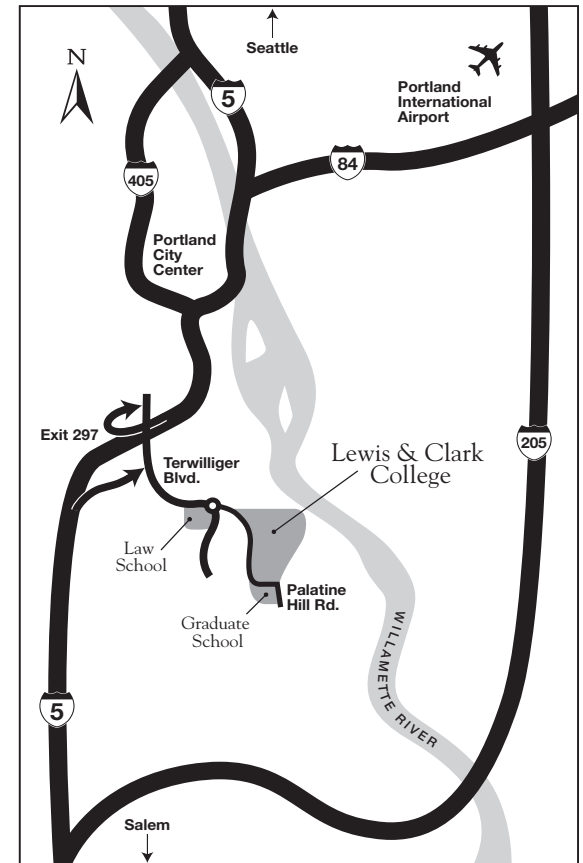

Routes to Campus

Parking

Parking permits are required to park on campus during the fall and spring semesters, Monday through Friday from 7 a.m. to 7 p.m. Parking is free after 7 p.m. weekdays, as well as on weekends. During the summer (mid-May through August), permits are required only in Law School and South Campus staff spaces. Reserved parking for disabled visitors is distributed throughout campus lots. Visitor Information can provide help finding a space.

Lewis & Clark can also be reached via TriMet, bus line 39. For schedule information, visit www.trimet.org or call 503-238-7433.

Lewis & Clark College
0615 S.W. Palatine Hill Road
Portland, Oregon 97219-7899