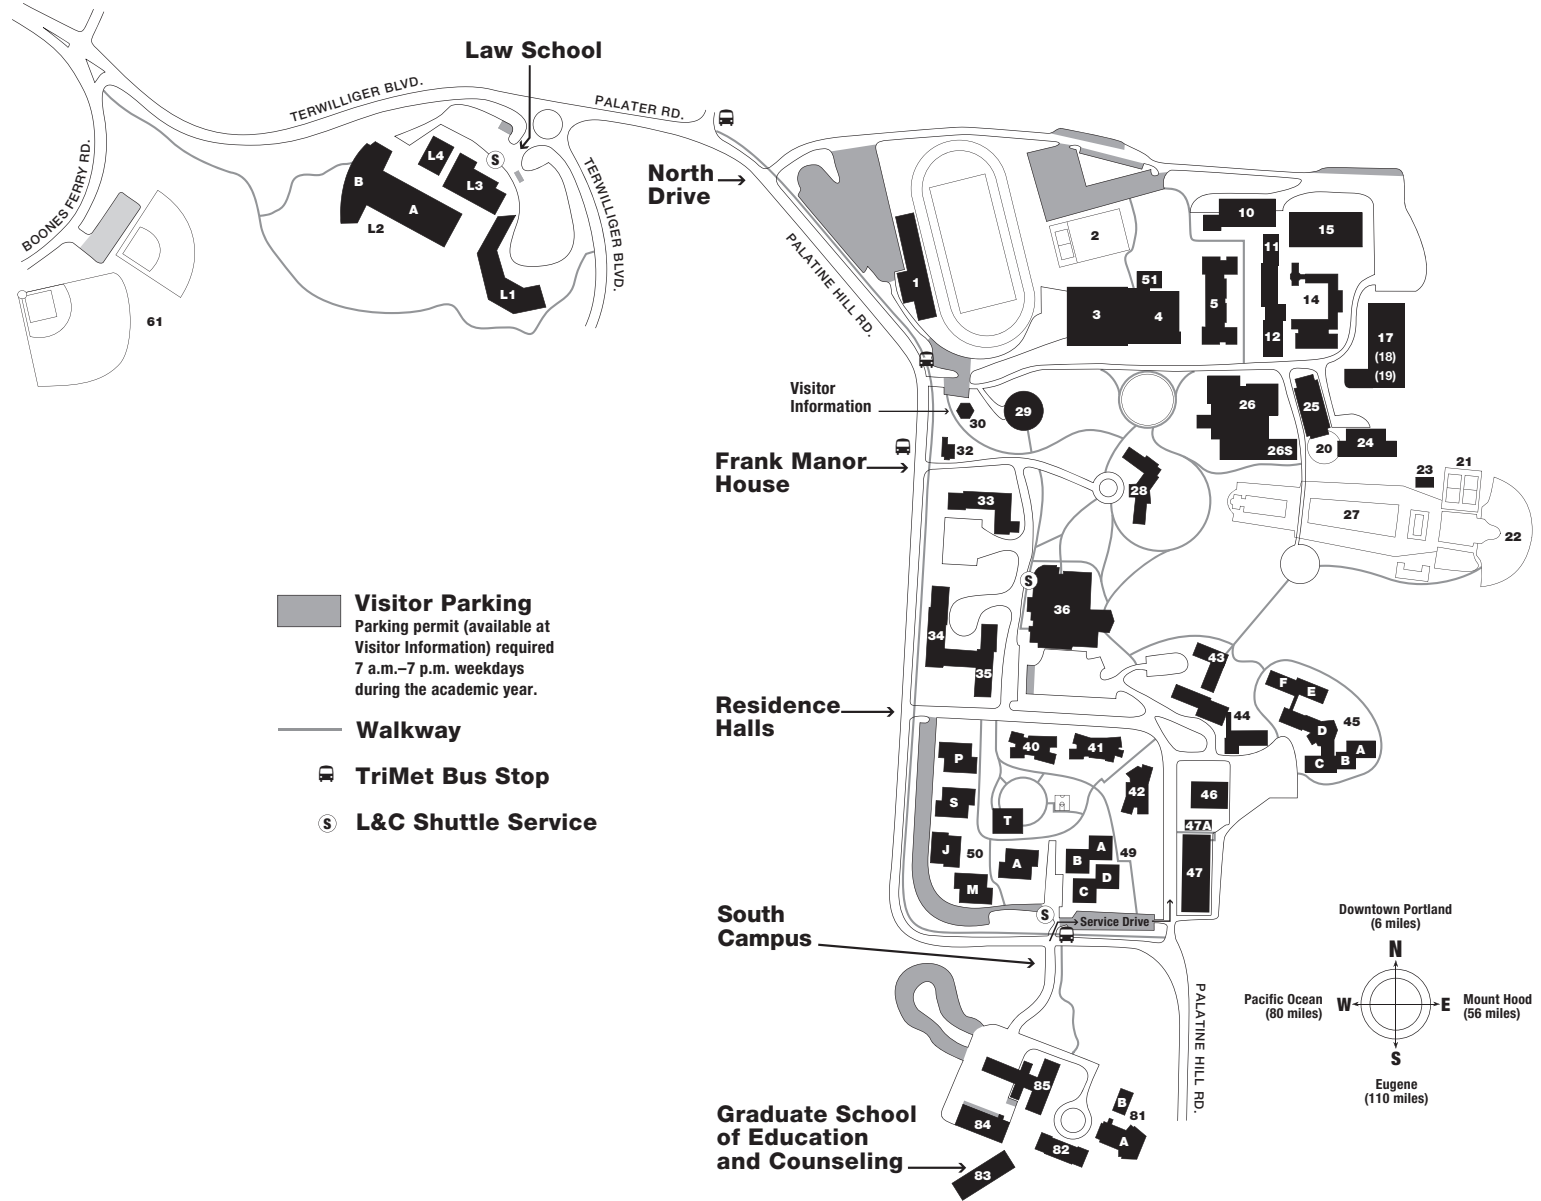

Lewis & Clark College Campus Map

Buildings and Features

- 1 Griswold Stadium
- 2 Tennis Courts
- 3 Pamplin Sports Center
- 4 Zehntbauer Swimming Pavilion
- 5 J.R. Howard Hall
- 10 Evans Music Center
- 11 Biology-Psychology
- 12 BoDine
- 14 Albany Quadrangle
- 15 Fir Acres Theatre
- 17 Olin Center for Physics & Chemistry
- 18 Greenhouse (access through Olin)
- 19 Telescope (access through Olin)
- 20 Alumni Circle
- 21 Tennis Court
- 22 Rose Garden
- 23 Outdoor Pool & Dressing Pavilion
- 24 Fields Center for the Visual Arts
- 25 Miller Center for the Humanities
- 26 Watzek Library
- 26S Hoffman Gallery of Contemporary Art
- 27 Estate Gardens
- 28 Frank Manor House
- 29 Flanagan Chapel
- 30 Campus Safety
- 32 Gatehouse
- 36 Templeton Student Center
- 46 McAfee
- 47 Facilities Services
- 47A Facilities Services Administration
- 51 Heating & Cooling Plant
- 61 Huston Sports Complex
- 81A South Chapel
- 81B South Chapel Annex
- 82 Corbett House
- 83 Rogers Hall
- 84 Sequoia
- 85 Conference Center

Law School

- L1 Legal Research Center
- L2A Boley Law Library
- L2B Wood Hall
- L3 McCarty Classroom Complex
- L4 Gantenbein

Graduate School of Education and Counseling

- 83 Rogers Hall

Buildings and Features

Routes to Campus

Parking

Parking permits are required to park on campus during the fall and spring semesters, Monday through Friday from 7 a.m. to 7 p.m. Parking is free after 7 p.m. weekdays, as well as on weekends. During the summer (mid-May through August), permits are required only in Law School and South Campus staff spaces. Reserved parking for disabled visitors is distributed throughout campus lots. Visitor Information can provide help finding a space.